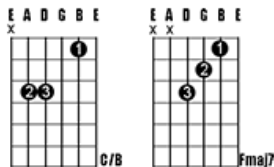

Collide – Howie Day

Tuning: EBGDAE **Original Dropped**
tuned 1 semitone

Intro

C	C/B	Am	Fmj7
C	C/B	Am	Fmj7

Verse 1

C	C/B	Am	Fmj7
C	C/B	Am	Fmj7
C	G	Am	F

Verse 2

C	G	Am	F
C	G	Am	F

Chorus 1

C	C/B	Am	Fmj7
C	C/B	Am	Fmj7
C	G	Am	F

Verse 3

C	G	Am	F
C	G	Am	F

Chorus 2

C	G	Am	F
C	G	Am	F

Break (x3)

3/4 time	Am	F	5/4 time	G
C	G	Am	F	F
C	G	Am	F	F

Chorus 3

C	G	Am	F
C	G	Am	F
C	G	Am	F
C	G	Am	F

Verse 1

C C/B
The dawn is breaking
Am FMaj7
A light shining through
C C/B
You're barely waking
Am FMaj7
And I'm tangled up in you - Yeah
C G
(Doo-doo-doo-doo) (Doo-doo-doo-doo)
Am F
(Doo-doo-doo-doo) (Doo-doo-doo-doo)