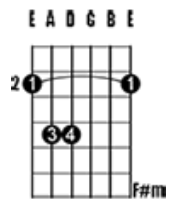

I'd Pick You Every Time - Noel Gallaghers High Flying Birds

Tuning: EBGDAE

Intro

D A	D	D G	F#m A
D G	F#m A	D A	D

Verse 1 (As Intro)

D A	D	D G	F#m A
D G	F#m A	D A	D

Verse 2 (As Verse 1)

Chorus

Em	D	Em	D
Em	D	F#m	G A

Verse 3 (As Verse 1)

End

D A	D	D A	D G D A
-----	---	-----	---------

Verse 1

D A D
If I lead you to the line
D G F#m A
Roll me over on my side
D G F#m A
But I don't mean to be unkind
D A D
I'd pick you every time

Verse 2

D A D
Sha-la-la, la-la-la-la
D G F#m A
Make love easier to find
D G F#m A
I didn't mean to cross the line
D A D
I'd pick you every time

Chorus

Em D
Sing for me the stories that you find
Em D
Now make up my mind
Em D
As long as you'd say you'd be my girl
F#m G A
I would wait around for you until the end of time.